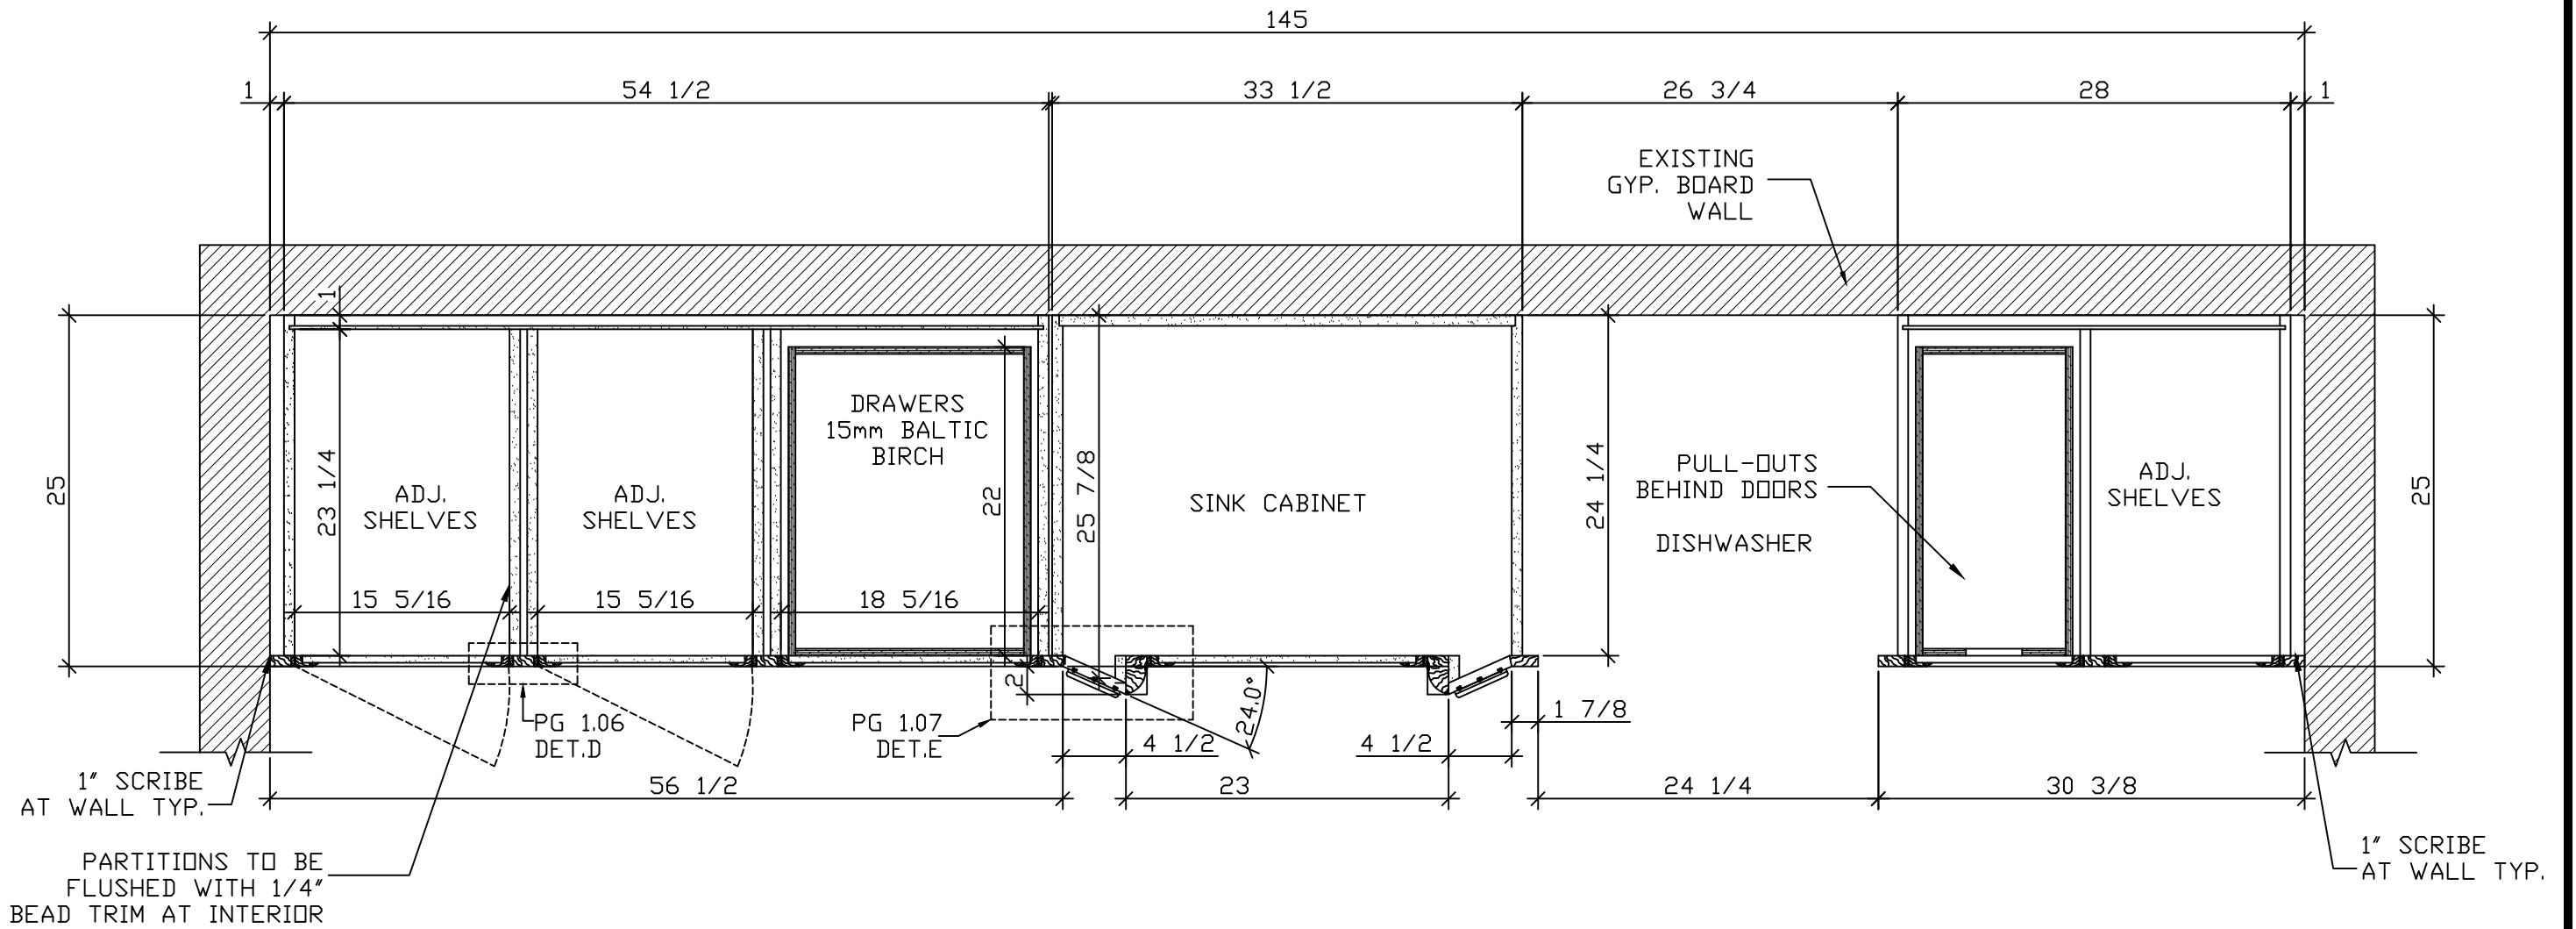

A PLAN SECTION
FRENCH KITCHEN 1"=1'-0"

Designs
By French

DRAWN BY: JF
DATE DRAWN: 9/18/09
SCALE: 1"=1'-0"
FILE NAME: KITCHEN -A

REVISIONS:	
▲	
▲	
▲	
▲	

JOB #: 32491
JOB: French Residence
713 KINGSLEY RD.
GARLAND, TX 75041

TITLE: PLAN SECTION-1
SINK CABINET
AT WINDOW

PLSC-01
1.03