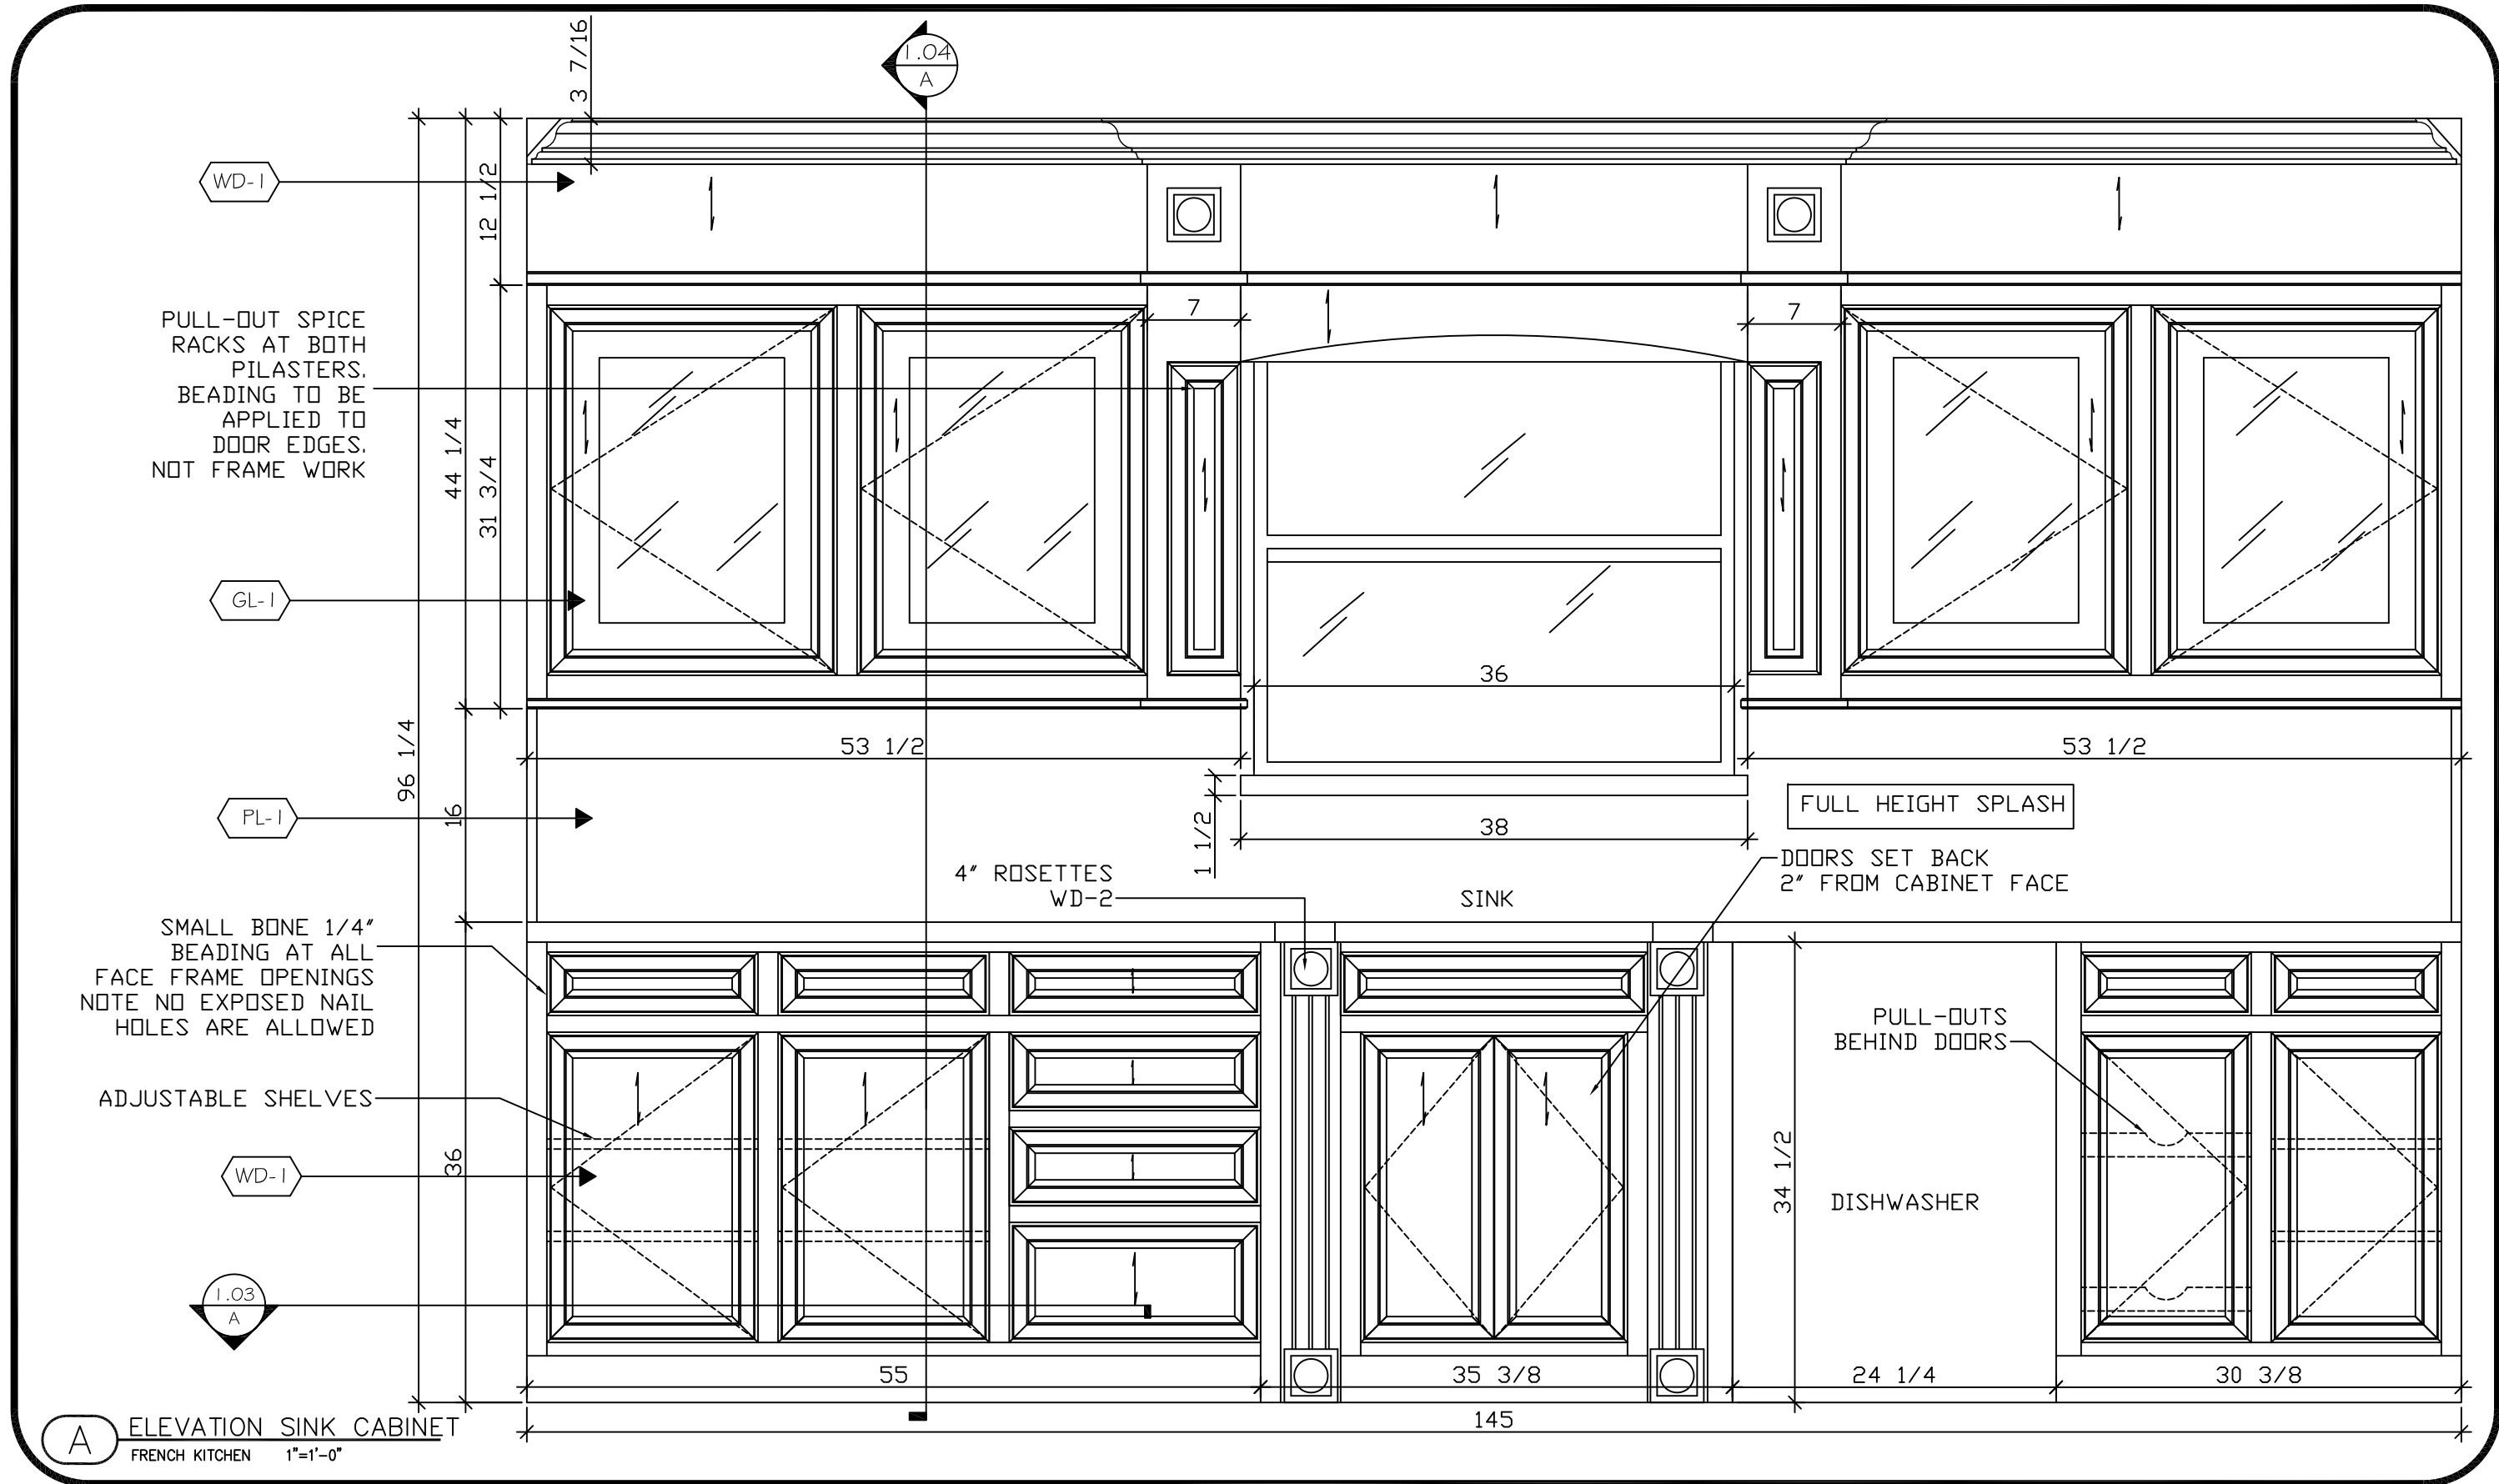

TITLE: PLAN-1  
SINK CABINET  
AT WINDOW

PL-01

PLAN

Designs  
By French

DRAWN BY: JF  
DATE DRAWN: 9/18/09  
SCALE: 1"=1'-0"  
FILE NAME: KITCHEN -A

REVISIONS:

▲

▲