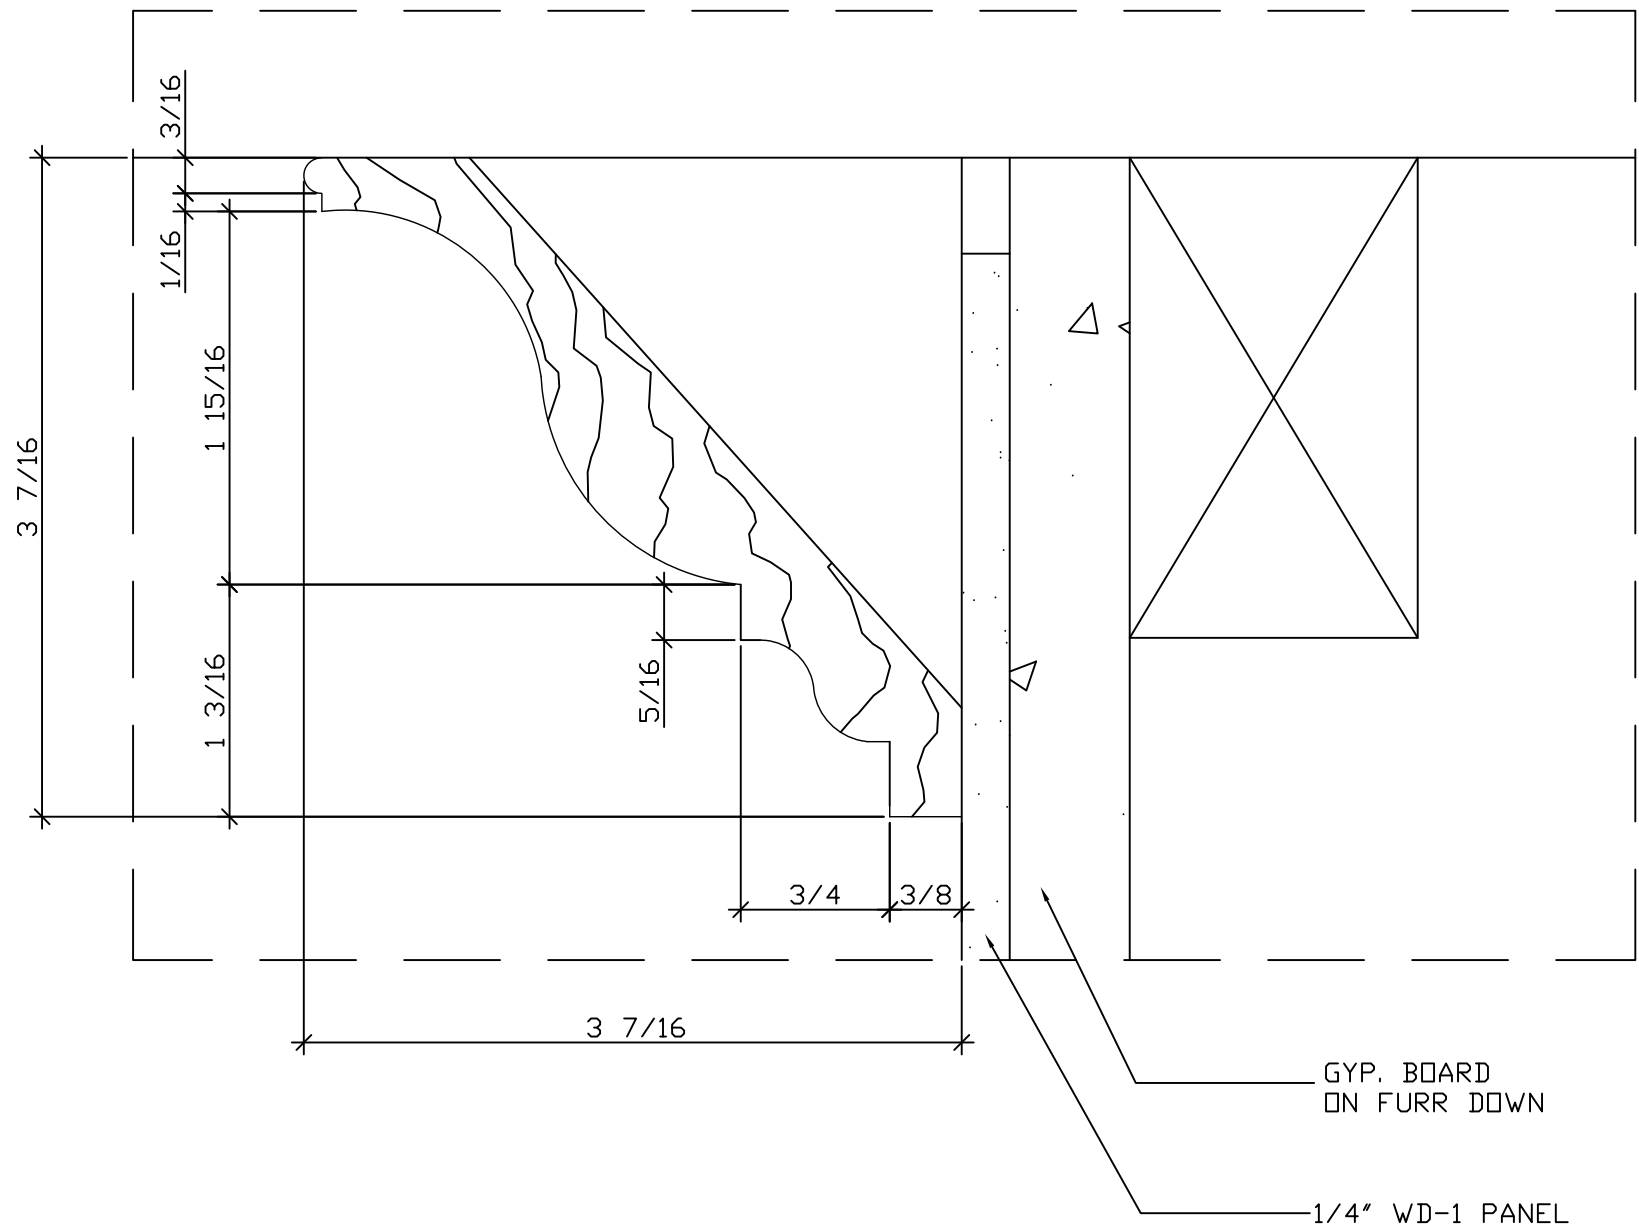

TITLE: PLAN SECTION-1  
 SINK CABINET  
 AT WINDOW

PLSC-01  
 1.03

**A** SECTION  
FRENCH KITCHEN 1"=1'-0"

**B** DETAIL @ CROWN  
FRENCH KITCHEN FULL SCALE

Designs  
By French

DRAWN BY: JF  
DATE DRAWN: 9/18/09  
SCALE: VARIES  
FILE NAME: KITCHEN -A