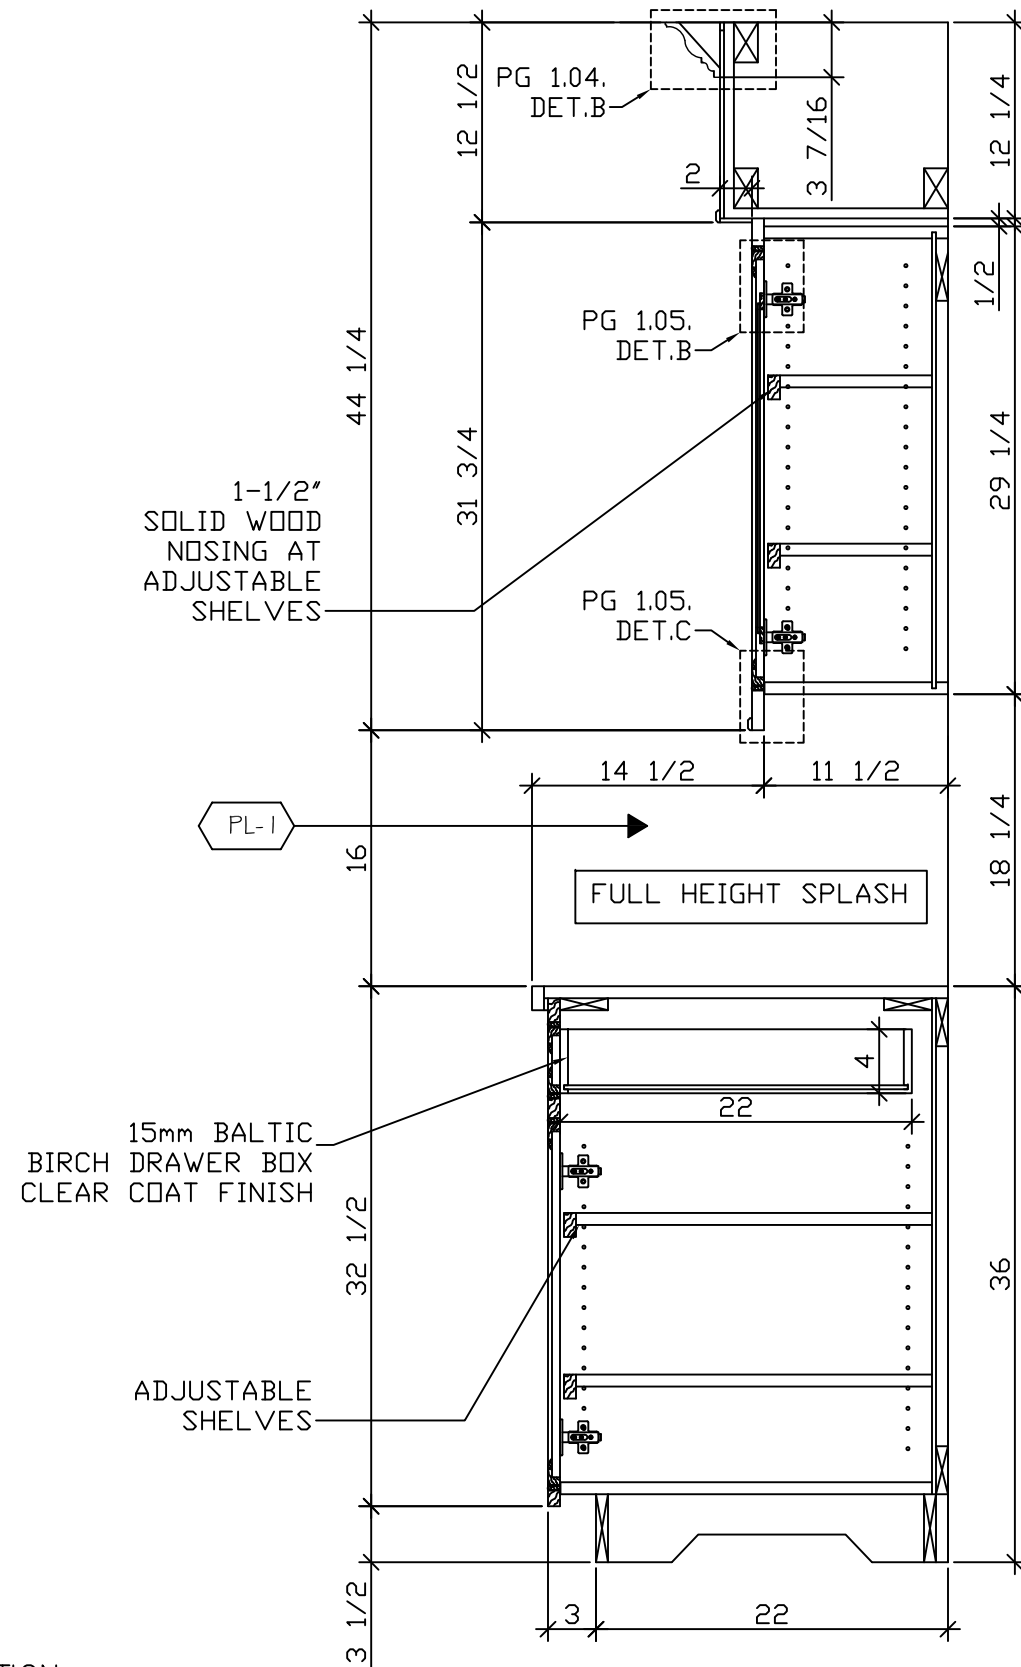

EL-02  
1.02

**A** PLAN SECTION  
 FRENCH KITCHEN 1"=1'-0"

Designs  
 By French

DRAWN BY: JF  
 DATE DRAWN: 9/18/09  
 SCALE: 1"=1'-0"  
 FILE NAME: KITCHEN -A

REVISIONS:	
▲	
▲	
▲	
▲	

JOB #: 32491  
 JOB: French Residence  
 713 KINGSLEY RD.  
 GARLAND, TX 75041

TITLE: PLAN SECTION-1  
 SINK CABINET  
 AT WINDOW

PLSC-01  
 1.03

**A** SECTION  
FRENCH KITCHEN 1"=1'-0"

**B** DETAIL @ CROWN  
FRENCH KITCHEN FULL SCALE

Designs  
By French

DRAWN BY: JF  
DATE DRAWN: 9/18/09  
SCALE: VARIES  
FILE NAME: KITCHEN -A