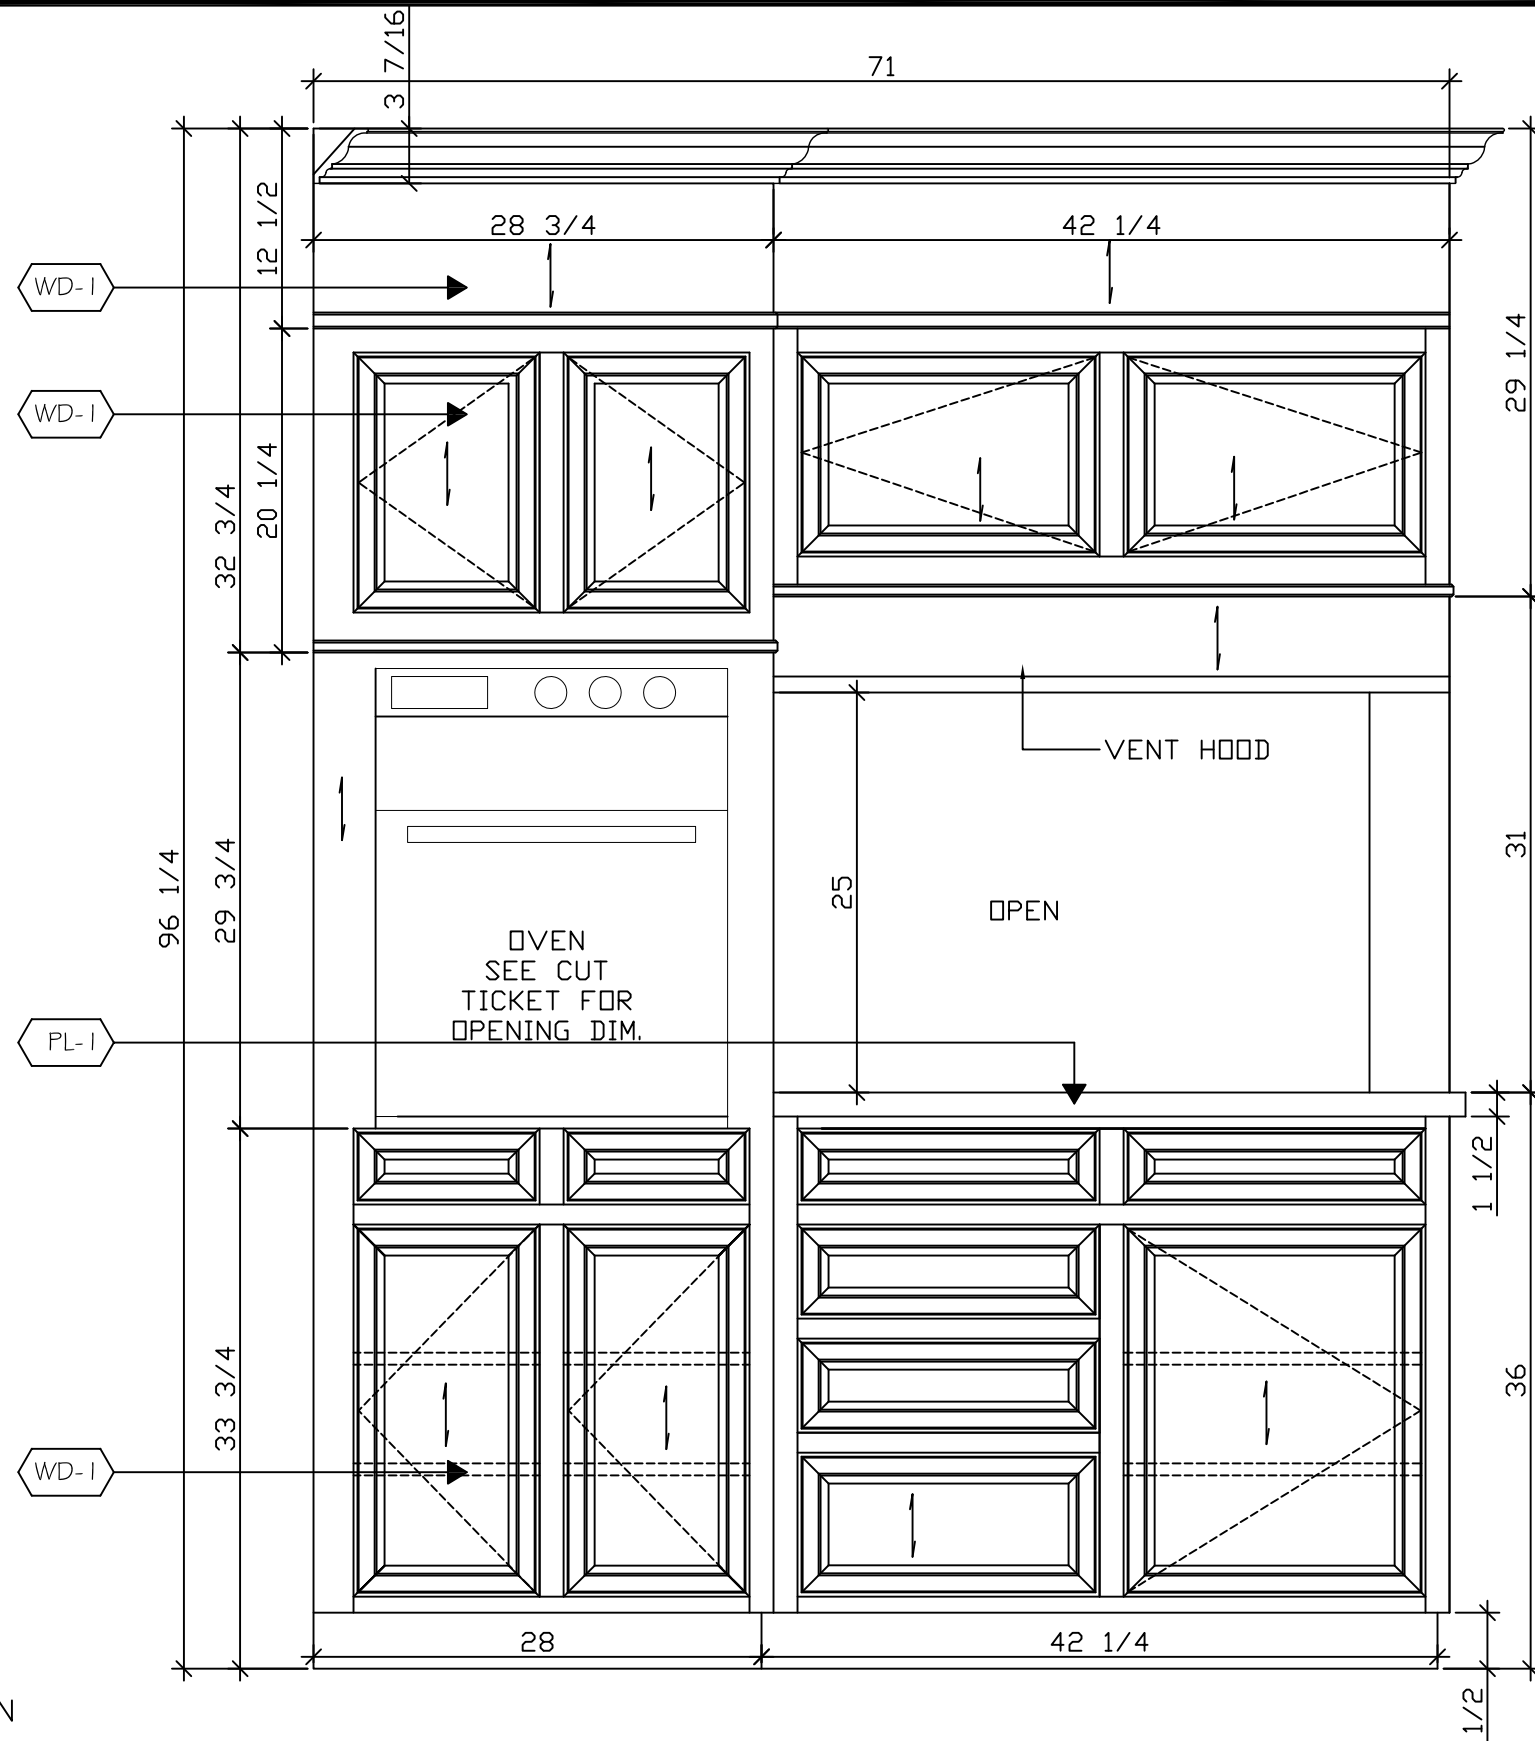

B ELEVATION AT DOUBLE OVEN
FRENCH KITCHEN 1"=1'-0"

Designs
By French

DRAWN BY: JF
DATE DRAWN: 9/18/09
SCALE: 1"=1'-0"
FILE NAME: KITCHEN -A

REVISIONS:
▲
▲
▲
▲

JOB #: 32491
JOB: French Residence
713 KINGSLEY RD.
GARLAND, TX 75041

TITLE: ELEVATION-2
DOUBLE OVEN

EL-02
1.02